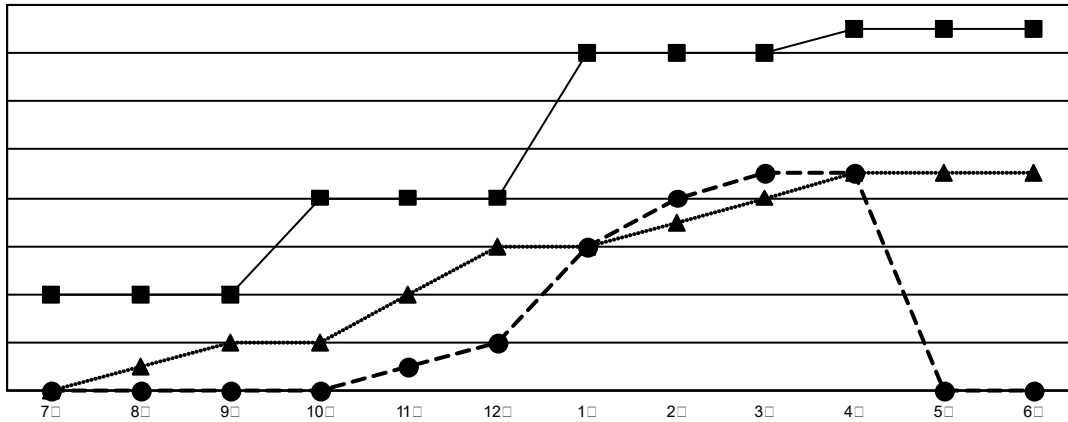

# GMT MONTHLY MEMBERSHIP PROGRESS REPORT

Results as of: 5/31/2020

Multiple District 356

LOCATION: REPUBLIC OF KOREA

GMT: OPEN

GMT 5 - K

2019-2020			
7□/8□/9□	10□/11□/12□	1□/2□/3□	4□/5□/6□
4	4	6	1
0	2	7	0
4	5	3	0

2019-2020			
7□/8□/9□	10□/11□/12□	1□/2□/3□	4□/5□/6□
985	835	700	580
1,218	576	615	90
754	1,359	430	100

12	
54	
115	
2,474	
2,643	

459 CLUBS OF 636

19,927 (78.54%)
5,444 (21.46%)

2,883
1,668

2,883
1,668