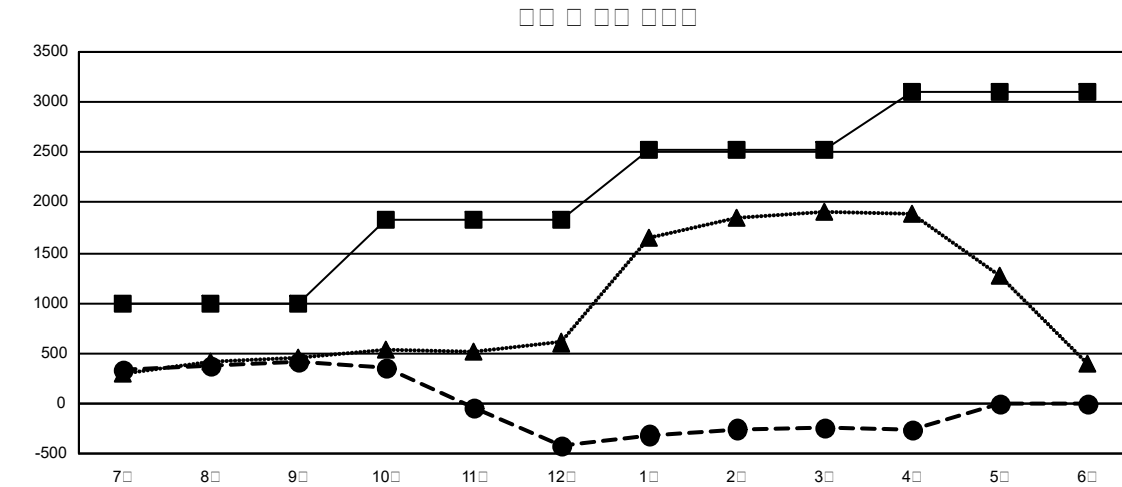

# GMT MONTHLY MEMBERSHIP PROGRESS REPORT

Results as of: 5/31/2020

Multiple District 356

LOCATION: REPUBLIC OF KOREA

GMT: OPEN

GMT 5 - K

2019-2020			
7□/8□/9□	10□/11□/12□	1□/2□/3□	4□/5□/6□
4	4	6	1
0	2	7	0
4	5	3	0

2019-2020			
7□/8□/9□	10□/11□/12□	1□/2□/3□	4□/5□/6□
985	835	700	580
1,218	576	615	90
754	1,359	430	100

12	
54	
115	
2,474	
2,643	

459 CLUBS OF 636

19,927 (78.54%)
5,444 (21.46%)

2,883
1,668

2,883
1,668